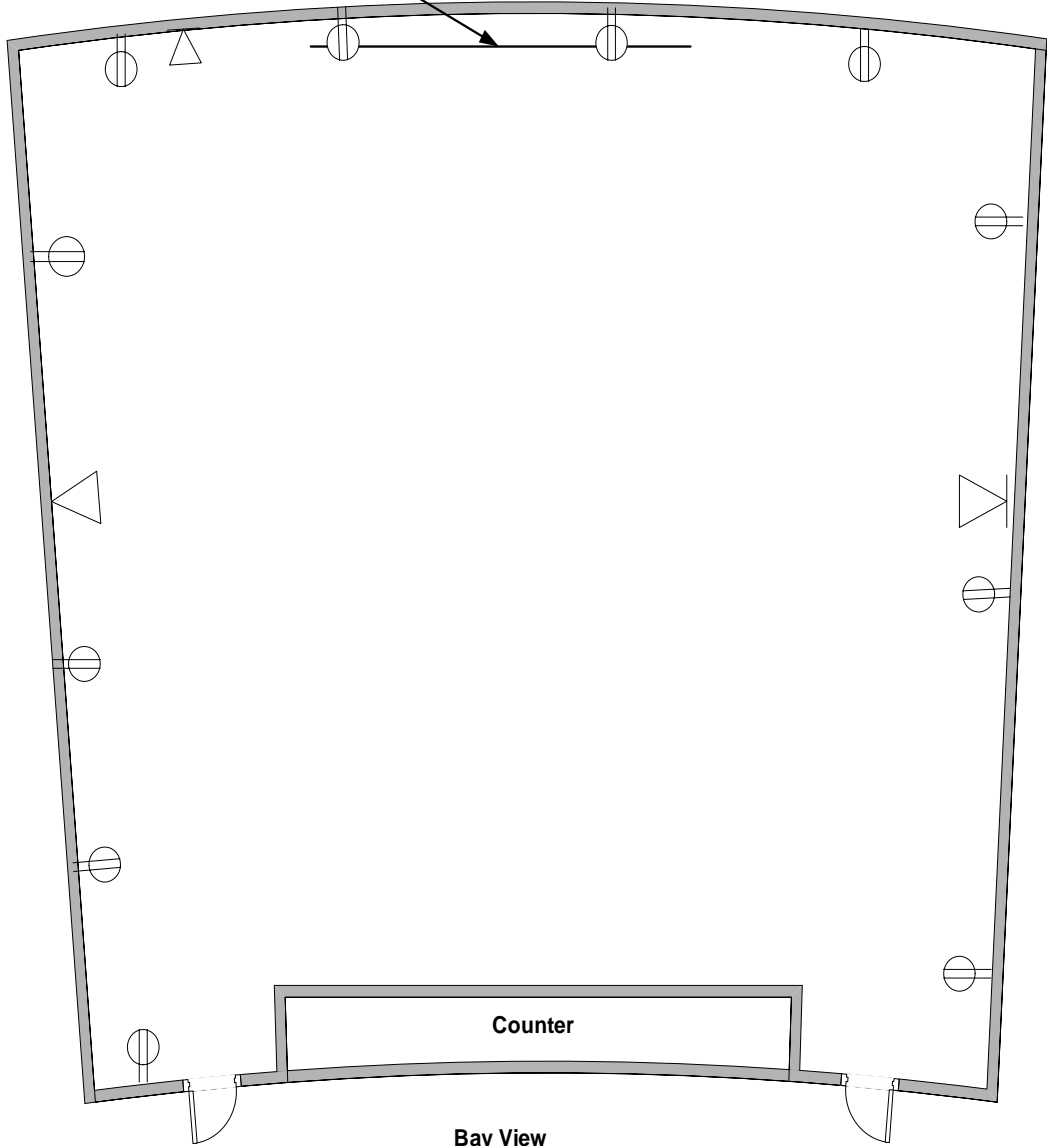

Drop Down Screen

Setup Notes

**Room 3540 Bay View Conference Room
&
Room 3545 Founders Room**
Updated August 6, 2004
Square Footage: 837 Square Feet
Approximate Length 31 Feet
Approximate Width 27 Feet
Capacity
80 Lecture
35 Classroom
40 Banquet