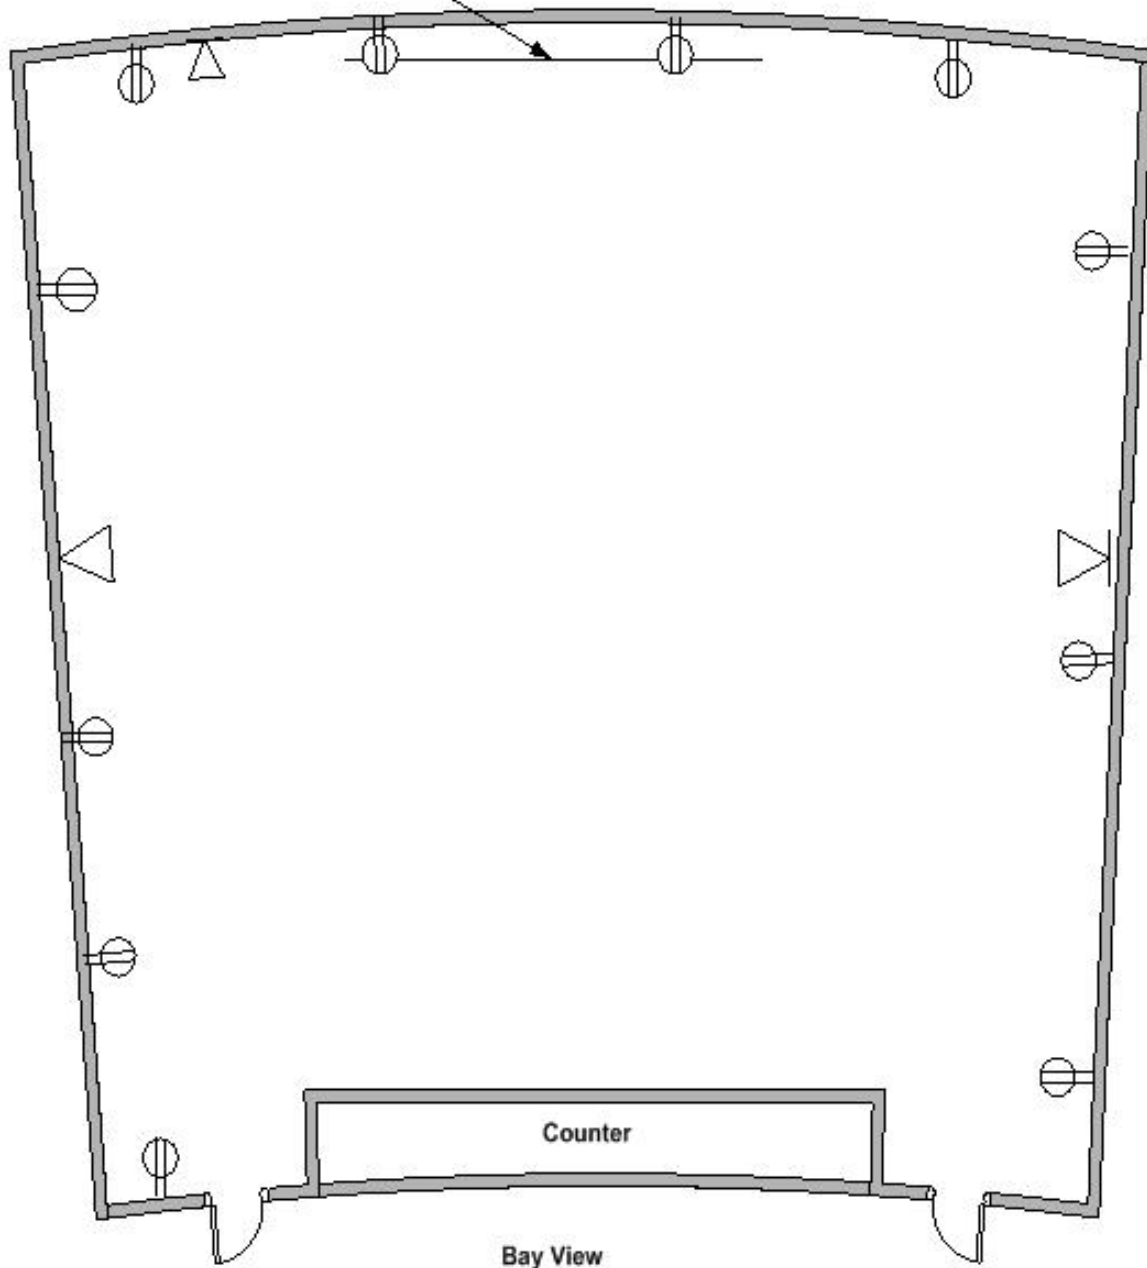

Drop Down Screen

Setup Notes

**Room 3540 Bay View Conference Room
&
Room 3545 Founders Room**

Updated August 6, 2004

Square Footage: 837 Square Feet

Approximate Length 31 Feet

Approximate Width 27 Feet

Capacity

80 Lecture

35 Classroom

40 Banquet

110 Volt Electrical Outlet

Network outlet