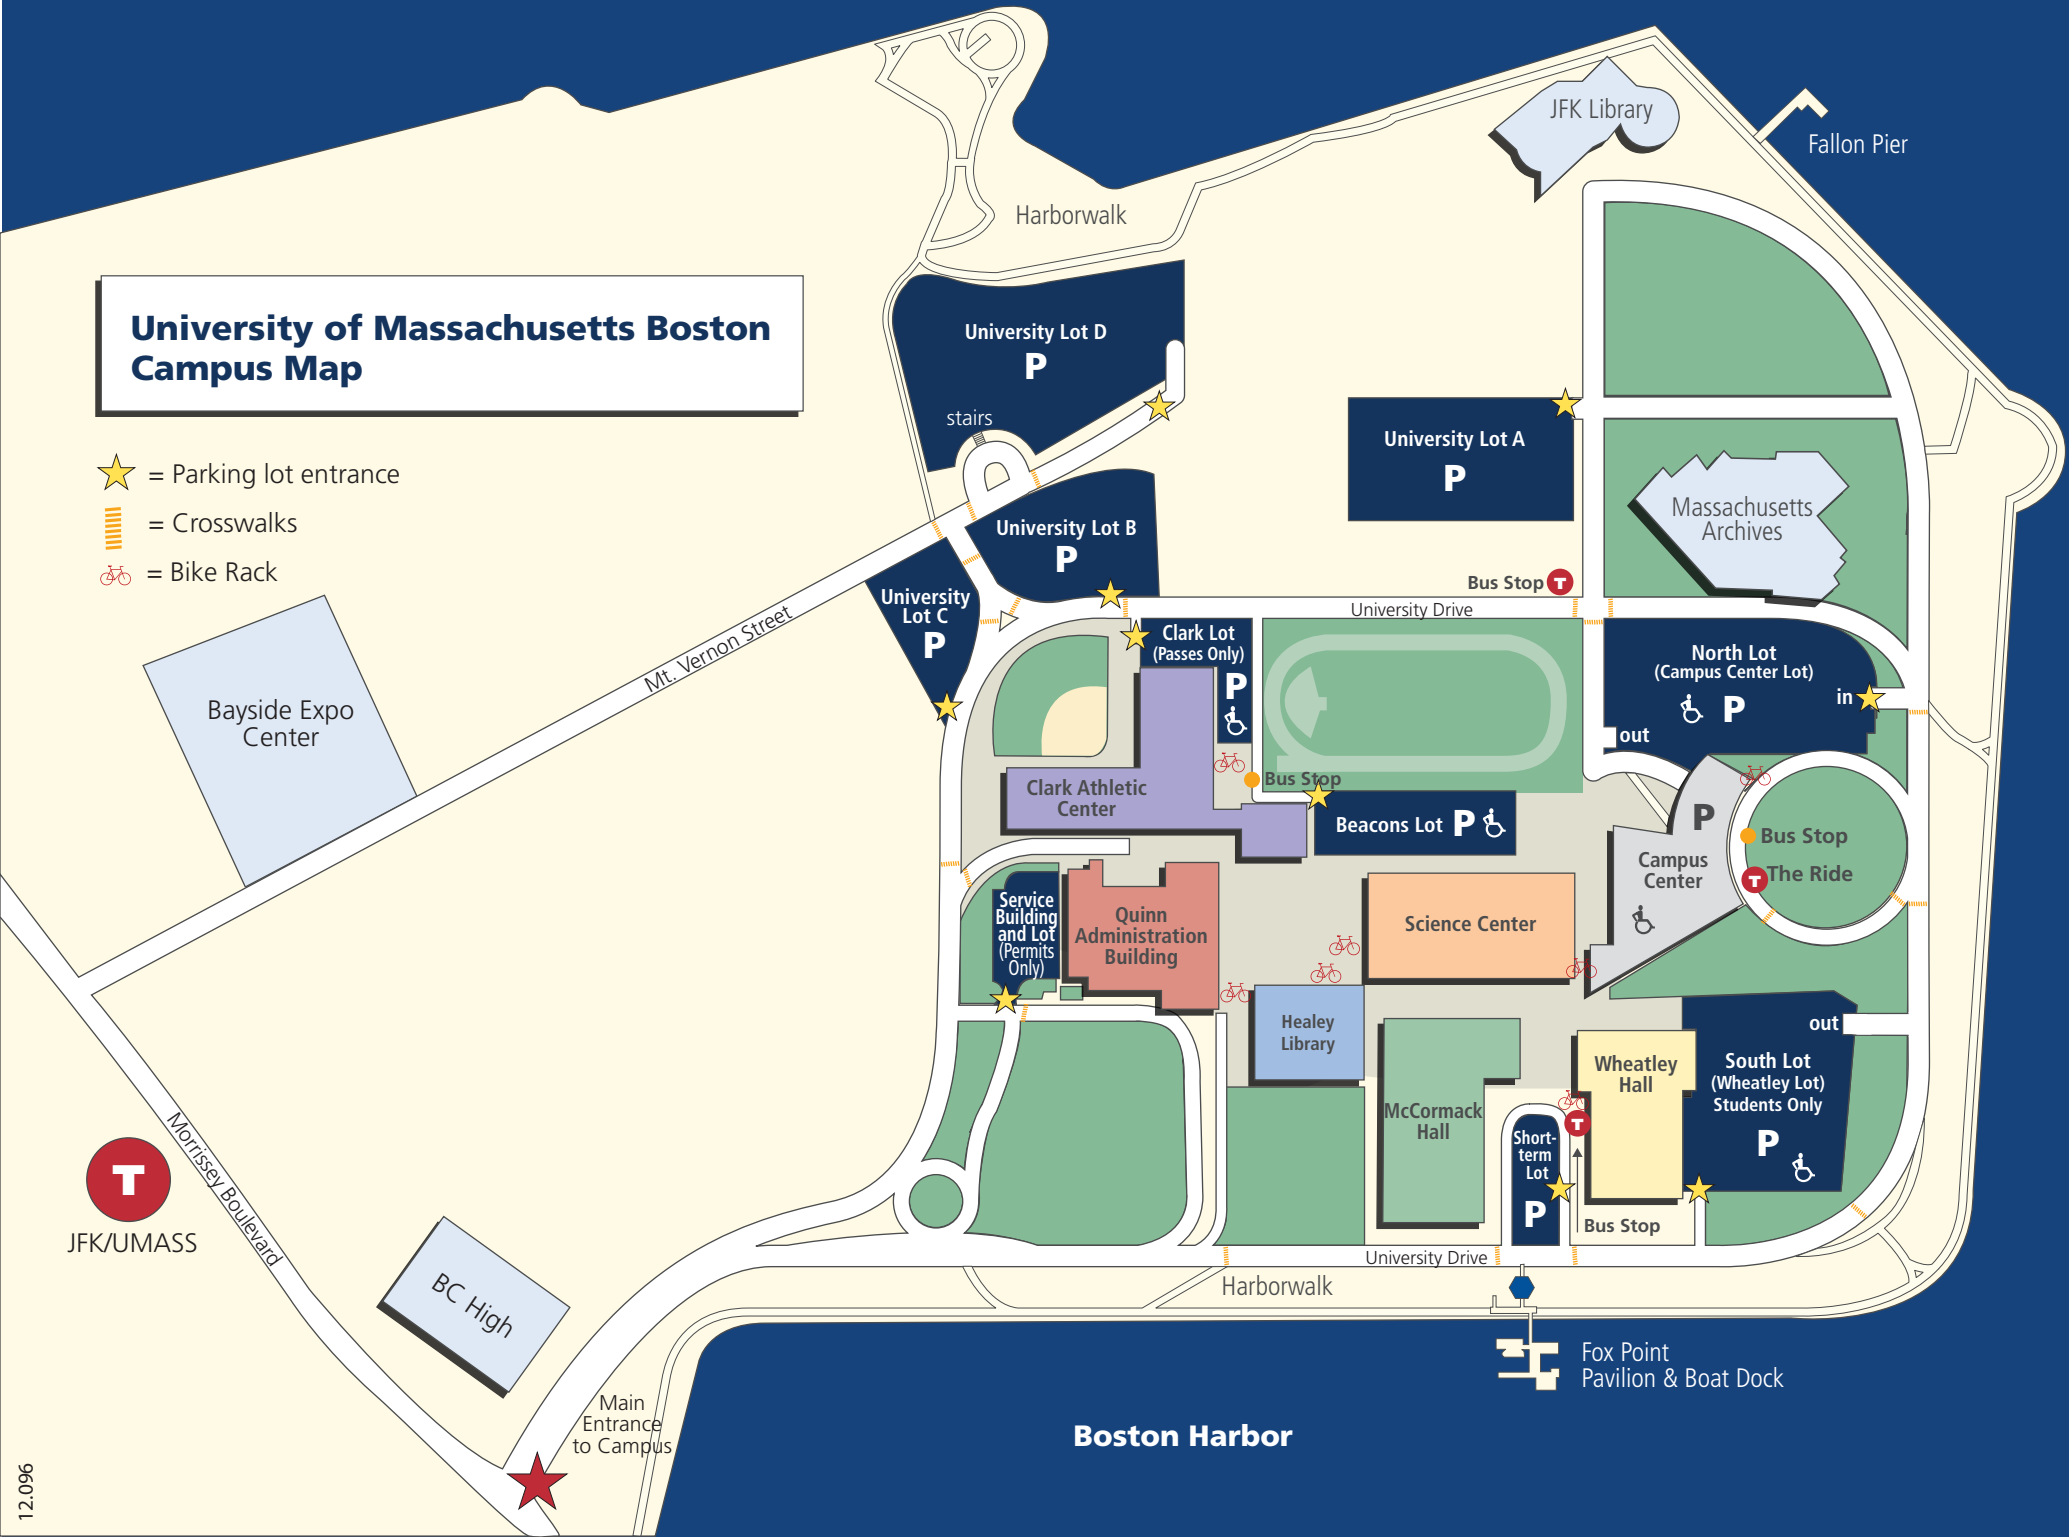

University of Massachusetts Boston Campus Map

- ★ = Parking lot entrance
- ▤ = Crosswalks
- 🚲 = Bike Rack

JFK/UMASS

BC High

Main Entrance to Campus

Boston Harbor

Fox Point Pavilion & Boat Dock