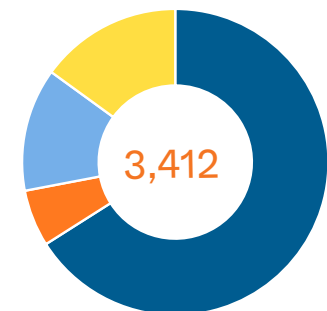

Fall 2021 New Undergraduates

- First-time freshmen: 66%
- Transfers w/ freshman standing: 6%
- Transfers w/ sophomore standing: 13%
- Transfers w/ upper-division standing: 15%