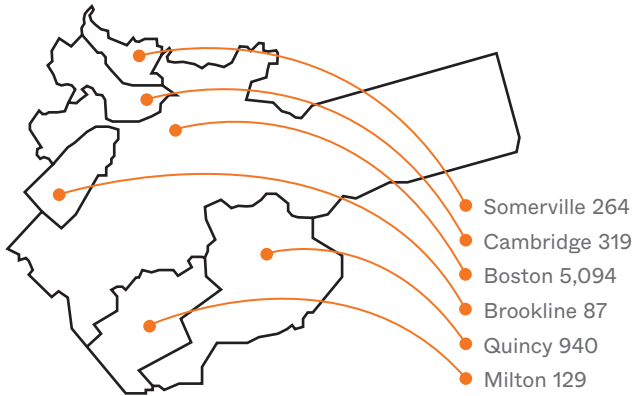

# Who Are Our Students?

FALL 2021

OFFICE OF INSTITUTIONAL RESEARCH,  
ASSESSMENT, AND PLANNING

UNIVERSITY OF MASSACHUSETTS BOSTON  
617.287.5420  
www.umb.edu/oirap

In the 2020–2021 academic year at least 1 degree-seeking student earned academic credit through Study Abroad programs. One place they visited is the **United Kingdom**.

**44%** of UMass Boston students live in the Metro Boston area.

## Percent of Fall 2021 Undergraduates Enrolled

Number Enrolled	
In-State	10,738
Out-of-State	1,531
<b>Total</b>	<b>12,269</b>
International Percentage Enrolled	
International	6%

Out-of-State Percentage Enrolled	
Connecticut	<1%
Maine	<1%
New Hampshire	<1%
New York	<1%
New Jersey	<1%
Pennsylvania	<1%
Rhode Island	<1%
Vermont	<1%
Other states	4%