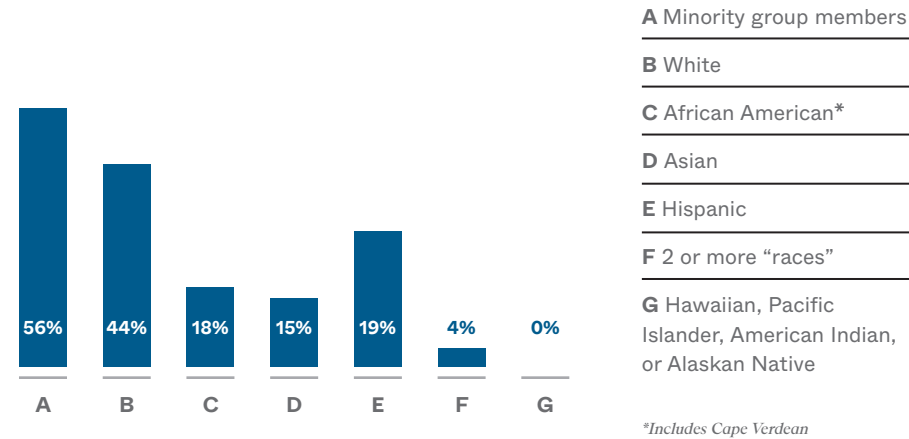

### Our Alumni, Fall 2021

	Graduate	Undergraduate
Percentage who went to graduate school (5-year-out alumni, Class of 2016)	17%	40%
Percentage employed (Classes of 2006, 2011, 2016, 2021)	95%	91%

From Alumni Survey 2021

For more information about students and faculty, visit us on the web at [www.umb.edu/oirap](http://www.umb.edu/oirap).

75%

of freshmen return after their first year.

49%

of freshmen graduate within six years.

### Enrollment by Ethnicity, Fall 2021

Note: International students and students not reporting race/ethnicity are excluded.