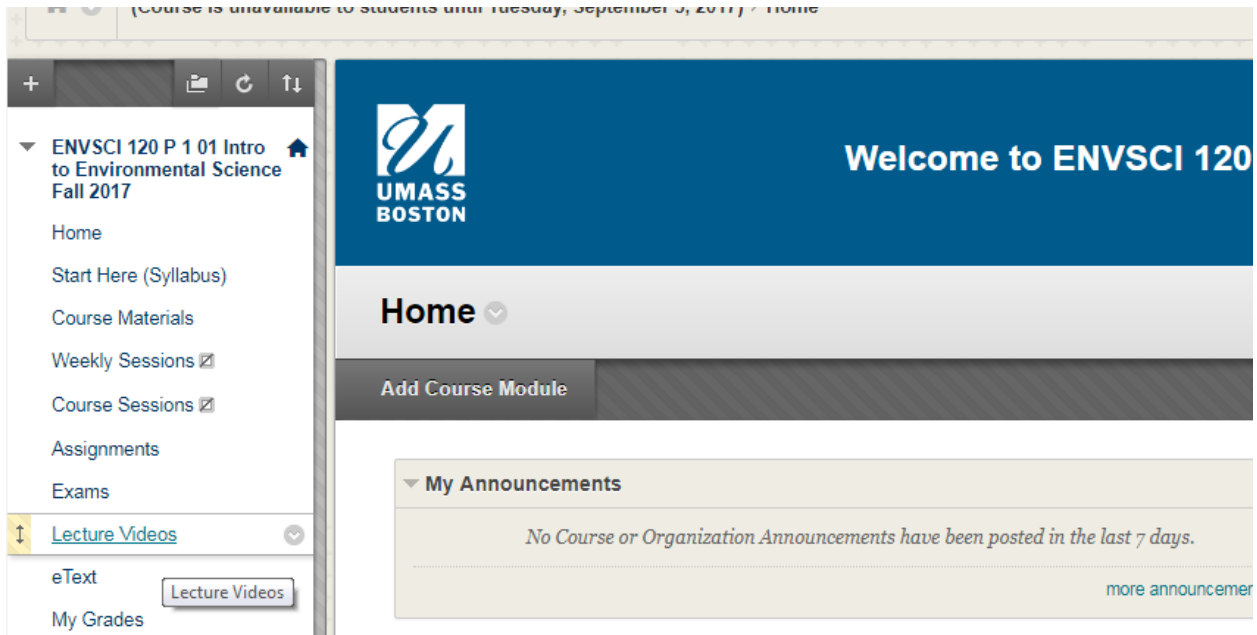

Click "[Lecture Videos](#)" on the Left Column