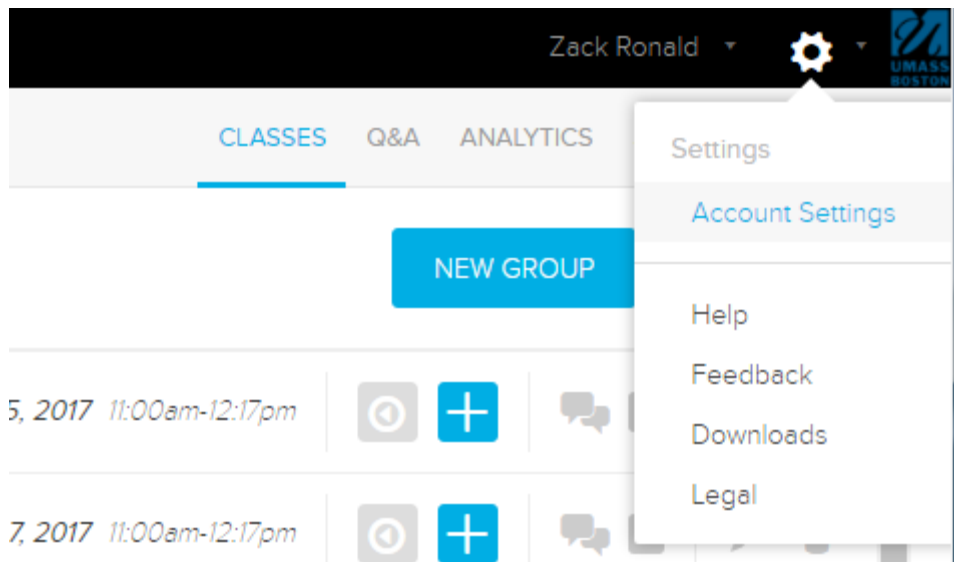

Hebr (3)

Click "[Lecture Videos](#)" on the Left Column

Once ECHO360 opens in a new window, Click on the  icon next to your name and then click account settings.

Scroll down to Phone Number and enter cell phone number in.